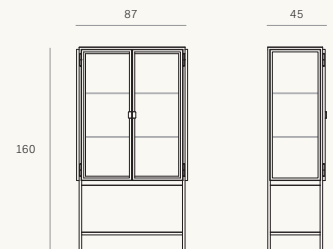

Verkoopprijs
11 - 08 - 2022

ANDERS STORAGE CUPBOARD
2 GREY TEMPERED GLASS DOORS, BLACK METAL LEGS

60071 87 x 45 x 180 CM - 34" x 18" x 71"

€ 1.859,00

ANDERS STORAGE CUPBOARD
2 GREY TEMPERED GLASS DOORS, BLACK METAL LEGS

60070 87 x 45 x 160 CM - 34" x 18" x 63"

€ 1.539,00

Ethnicraft