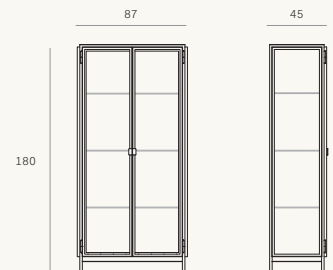

Verkoopprijs
11 - 08 - 2022

ANDERS STORAGE CUPBOARD
2 GREY TEMPERED GLASS DOORS, BLACK METAL LEGS

60071 87 x 45 x 180 CM - 34" x 18" x 71"

€ 1.859,00

ANDERS STORAGE CUPBOARD
2 GREY TEMPERED GLASS DOORS, BLACK METAL LEGS

60070 87 x 45 x 160 CM - 34" x 18" x 63"

€ 1.539,00

Ethnicraft