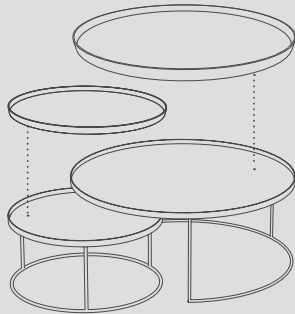

small tray

small tray

ROUND TRAY TABLE SET
#20726 **LOW**
49x49x31cm - 62x62x38cm
19"x19"x12" - 24"x24"x15"

€ 242,- (Ex.Trays)

large tray

large tray

ROUND TRAY TABLE SET
#20329 **LOW XL**
62x62x31cm - 93x93x38cm
24"x24"x12" - 37"x37"x15"

€ 429,- (Ex.Trays)

XL tray

XL tray

ROUND TRAY TABLE
#20328 **LOW XL**
93x93x38cm
36"x36"x15"

€ 312,- (Ex.Trays)

RECTANGLE

medium tray

RECTANGLE TRAY TABLE
#20706 **MEDIUM**
70x32x64cm -
28"x13"x25"