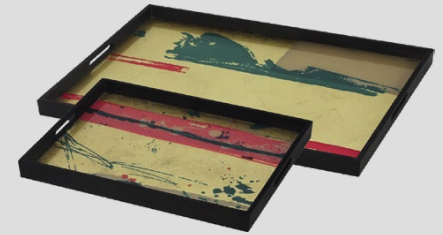

#20455 abstract study
#20457 abstract vista