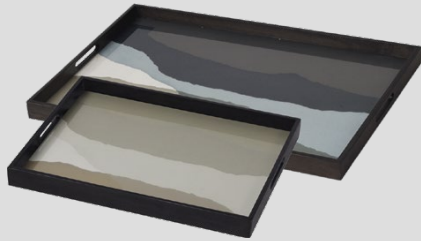

#20463 sand wabi sabi
#20464 graphite wabi sabi