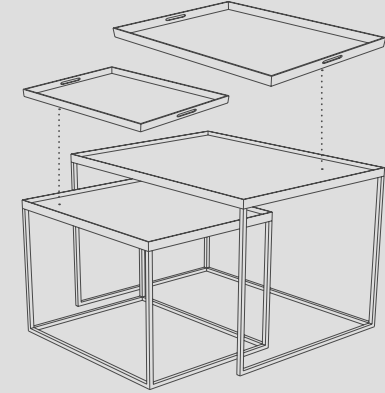

small tray

RECTANGLE TRAY TABLE SET
#20725 **LOW**
47x37x31cm - 62x47x38cm
18"x14"x12" - 24"x18"x15"

€ 202,- (Ex.Trays)

large tray