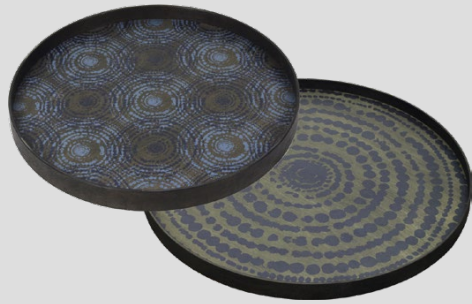

NOTRE MONDE

RECTANGLE TRAYS

#20374 seaside beads
#20449 midnight beads XL

#20425 chevron
#20426 chevron

#20443 sienna layered dots
#20441 silver dots

#20455 abstract study
#20457 abstract vista

#20463 sand wabi sabi
#20464 graphite wabi sabi

#20317 heavy aged bronze mirror
#20316 heavy aged bronze mirror

#20424 gold and blue halos
#20422 dotted line

#20376 gold multi beads
#20375 beaded detail

ROUND

large tray

ROUND TRAY TABLE
#20339 **HIGH**
62x62x66cm
24"x24"x26"