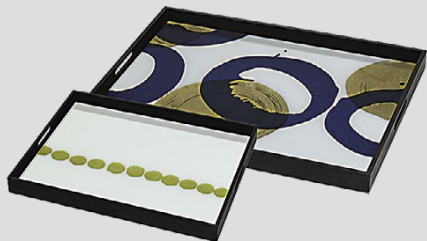

#20317 heavy aged bronze mirror
#20316 heavy aged bronze mirror

#20424 gold and blue halos
#20422 dotted line

#20376 gold multi beads
#20375 beaded detail

ROUND

large tray

ROUND TRAY TABLE
#20339 **HIGH**
62x62x66cm
24"x24"x26"