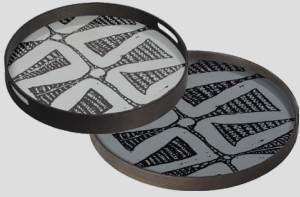

NOTRE MONDE

ROUND TRAYS

#20459 sand wabi sabi
#20461 slate wabi sabi