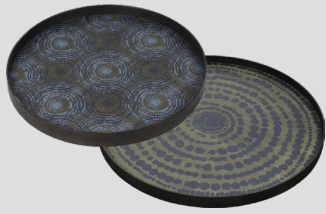

NOTRE MONDE

RECTANGLE TRAYS

#20374 seaside beads
#20449 midnight beads XL