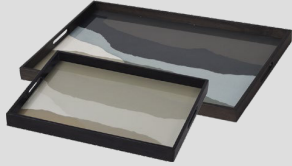

#20424 gold and blue halos
#20422 dotted line