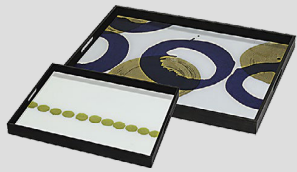

#20424 gold and blue halos
#20422 dotted line