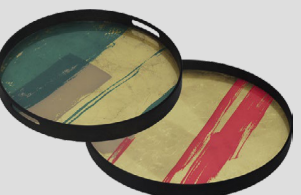

#20315 heavy aged mirror
#20331 heavy aged bronze mirror XL