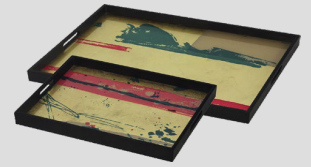

#20455 abstract study
#20457 abstract vista