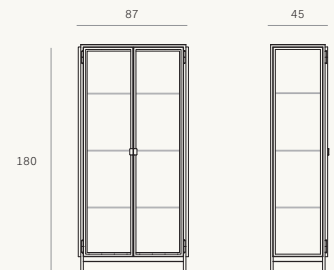

Verkoopprijzen
07-08-2020

ANDERS STORAGE CUPBOARD
2 GREY TEMPERED GLASS DOORS, BLACK METAL LEGS

60071 87 x 45 x 180 CM - 34" x 18" x 71"

€ 1429,-

ANDERS STORAGE CUPBOARD
2 GREY TEMPERED GLASS DOORS, BLACK METAL LEGS

60070 87 x 45 x 160 CM - 34" x 18" x 63"

€ 1179,-

Ethnicraft