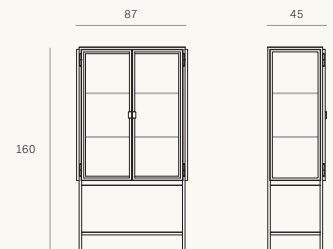

Verkoopprijzen
17-05-2019

Ethnicraft