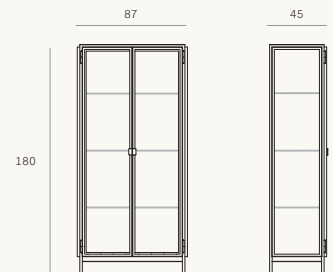

Verkoopprijzen
17-05-2019

Ethnicraft