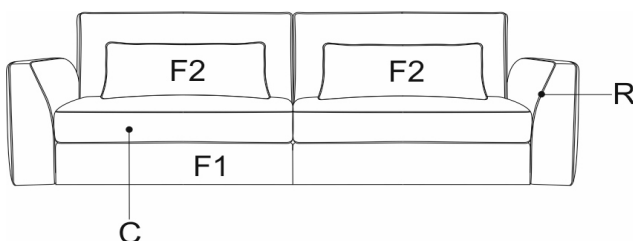

verkoop NL 01-03-2021

TE KIEZENOPTIES

- F1 main fabric
- F2 fabric kidney pillow
- C comfort seat
- R ribs colour

see fabric list
see fabric list
see icons
see options

alle lendenkussens zijn mogelijk in een tweede stof zonder meerprijs
model met ribs: **ADINO**

KLEUREN RIBS: 3525 light grey, 1238 dark grey, 4000 black, 2758 beige, 3545 dark brown

model zonder ribs: **ALBERTO**

* het zitcomfort verschilt van de andere elementen door opbouwvorm en eigenschappen

** geen rib aanwezig op de zit

elementen zonder arm niet bedoeld als afsluitend element