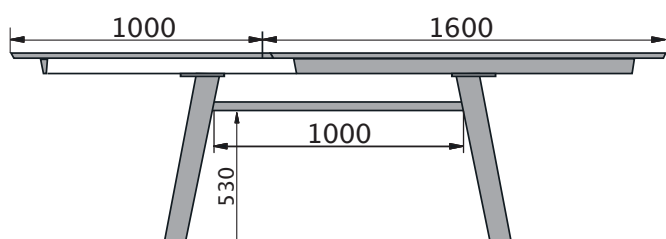

MOOD#T8 T0600	A	FENIX
	B	METAL / METAAL
		90x160cm
90x180cm		1.307
100x180cm		1.359
100x200cm		1.463
100x220cm		1.568
100x240cm		1.672

MOOD#T8 T0701	MASSIF / MASSIEF				
	A	P/M	E	W	N
	B	METAL / METAAL			
	90x160/260cm	2.196	2.614	2.718	3.345
	90x180/280cm	2.248	2.666	2.771	3.502
	100x180/280cm	2.353	2.771	2.875	3.711
	100x200/300cm	2.457	2.927	3.032	3.816
	100x220/320cm	2.614	3.084	3.189	4.077

MOOD #T8 PB & PM – technical drawings

90 x 160cm

90 x 160 / 260cm

90 x 180cm – 100x180cm

90 x 180 / 280cm – 100 x 180 / 280cm

100 x 200cm

100 x 200 / 300cm

100 x 220cm