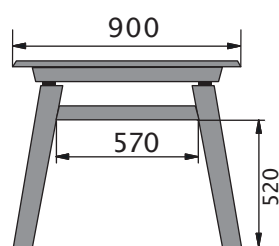

MOOD#T8 T0600	A	FENIX
	B	METAL / METAAL
		90x160cm
90x180cm		1.307
100x180cm		1.359
100x200cm		1.463
100x220cm		1.568
100x240cm		1.672

MOOD#T8 T0701	MASSIF / MASSIEF				
	A	P/M	E	W	N
	B	METAL / METAAL			
	90x160/260cm	2.196	2.614	2.718	3.345
	90x180/280cm	2.248	2.666	2.771	3.502
	100x180/280cm	2.353	2.771	2.875	3.711
	100x200/300cm	2.457	2.927	3.032	3.816
	100x220/320cm	2.614	3.084	3.189	4.077

MOOD #T8 PB & PM – technical drawings

90 x 160cm

90 x 160 / 260cm

90 x 180cm – 100x180cm

90 x 180 / 280cm – 100 x 180 / 280cm

100 x 200cm

100 x 200 / 300cm

100 x 220cm