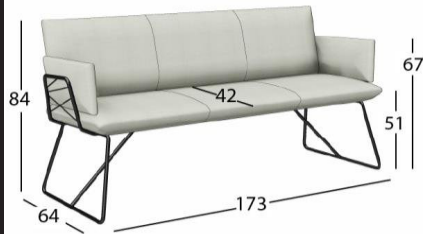

# COSY

MOBITEC COLLECTION

TISSU CLIENT / STOF KLANT

TISSUS / STOFFEN

CUIRS / LEDER

PRIX/PC / STUKPRIJS

2	3	4	5	6	7	1	2	3	METRAGE 140 cm	1 > 9	10+	
---	---	---	---	---	---	---	---	---	-------------------	-------	-----	--

**COSY BENCH 160CM UNI H47 PM +A**

Fixe  
Vast

939	979	1.009	1.049	1.089	1.129	1.239	1.309	1.369	385 cm	1.009	939	1.049
-----	-----	-------	-------	-------	-------	-------	-------	-------	--------	-------	-----	-------